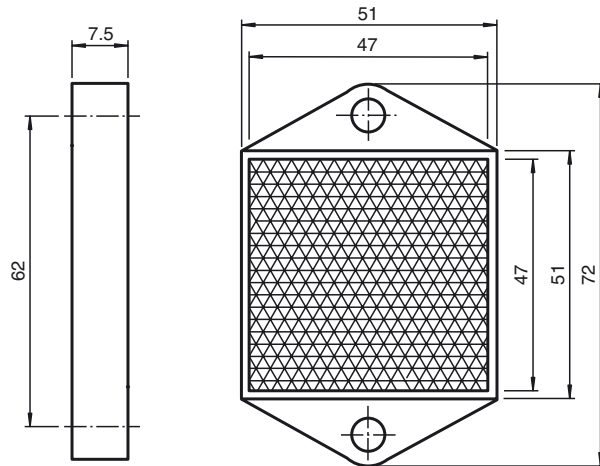

Dimensions

Model Number

REF-H51x72

Reflector, rectangular 51 mm x 72 mm,
mounting holes

Features

- Mounting holes for simple installation

Technical data

General specifications

Construction type rectangular

Ambient conditions

Ambient temperature -20 ... 60 °C (-4 ... 140 °F)

Mechanical specifications

Material PMMA

Dimensions 51 mm x 72 mm x 7.5 mm

Mounting mounting holes